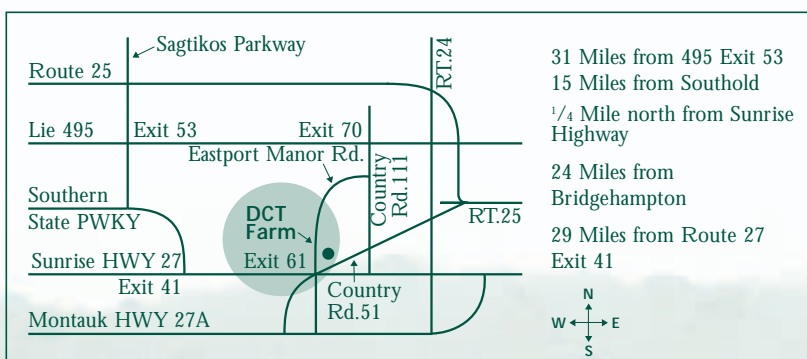

Dream Come True Farm

147 Eastport Manor Road

Manorville, N.Y. 11949

(631) 325-8080

(631) 325-3384

www.dreamcometruefarm.com

WE'RE OPEN YEAR ROUND 7 DAYS A WEEK